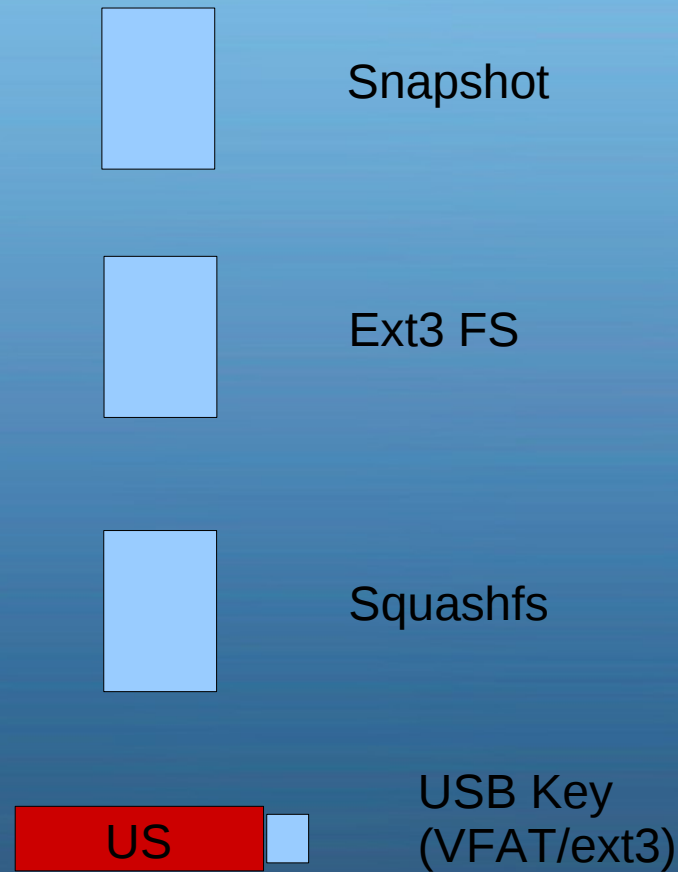

Live USB

fedora™