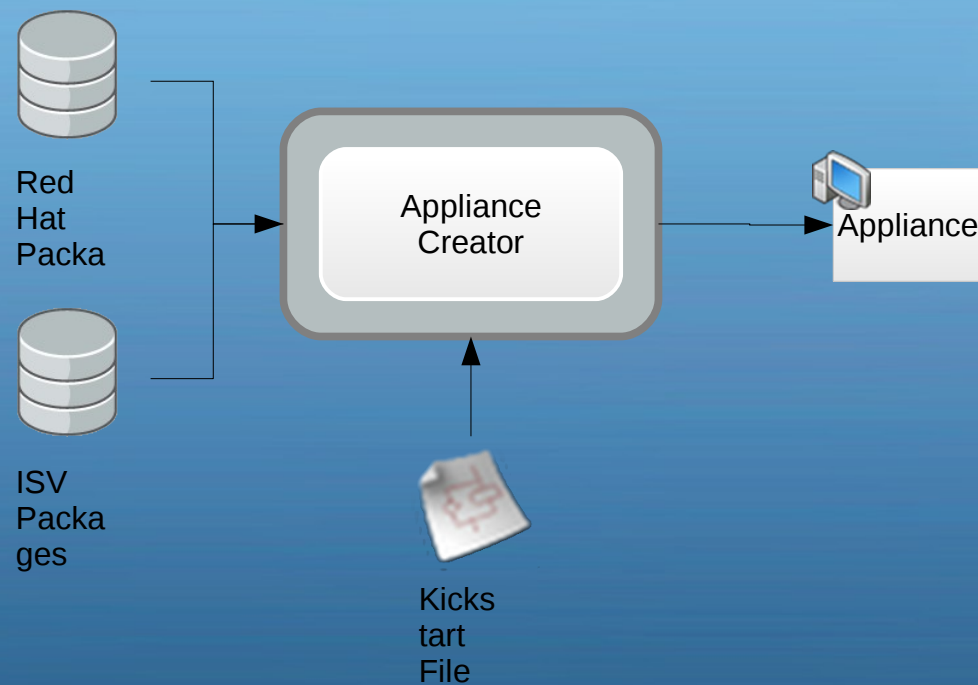

Appliance Creation Engine

fedora™