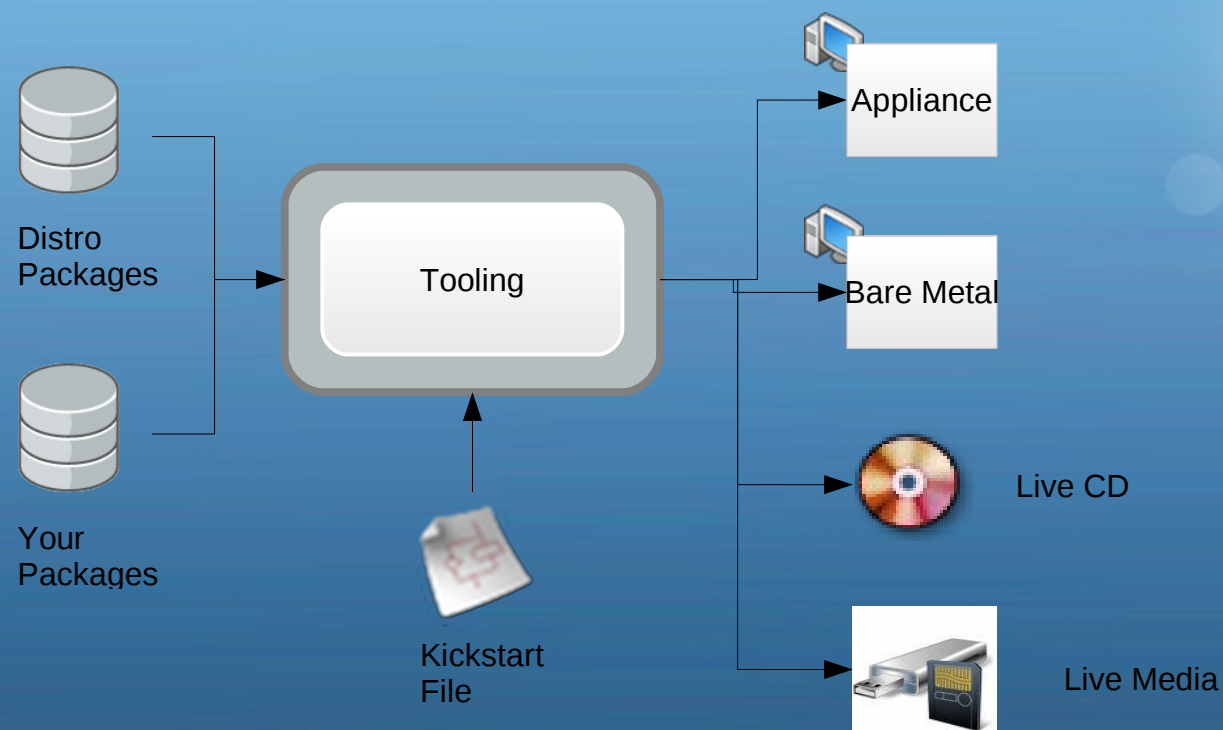

The Big Picture